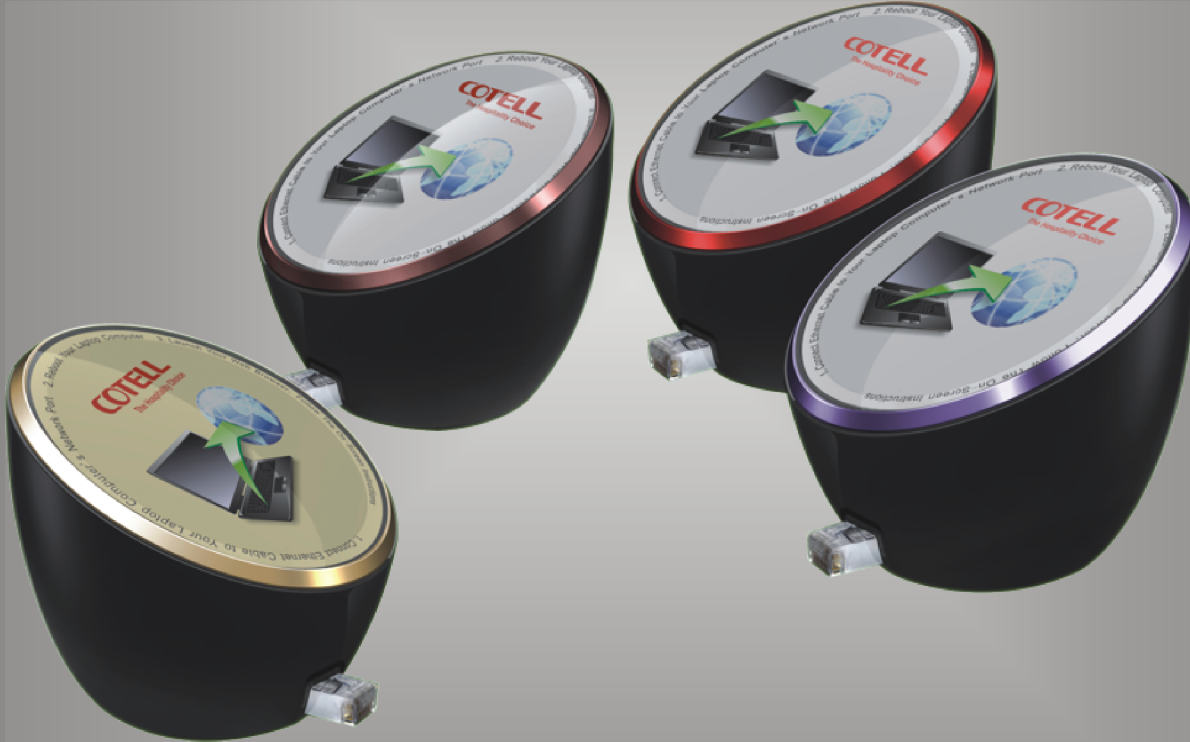

HS2000

Internet Adaptor

HS2000 Internet adaptors provide hotel guests with a recognisable and easily accessible high-speed broadband Internet access point (AP).

The weighted base, small footprint, high-grade casing, and large area custom faceplate reflects solid engineering and practical design.

Features

- Simple Elegant Styling with Ergonomic practicality
- Heavy Body Weight and adhesive padding to prevent sliding
- Small Desktop Footprint
- High quality UV Resistant ABS casing
- Customisable Faceplate with protective transparent overlay for usage instructions and hotel branding
- Retractable Ethernet Cable (HS2000 RC Model)
- Colour Colour Options and Trims

Specifications

- HS2000RC Cable Length: 100cm 1-Way Retractable Ethernet Cable to PC; 100cm Fixed Ethernet Cable to Network Port.
- HS2000PT Cable Length: 150cm Pass-through Cable between Network Port and PC.
- Face Diameter: 10cm
- Height: 10cm
- Weight: 0.8kg
- Colours: Black, Ivory, Custom