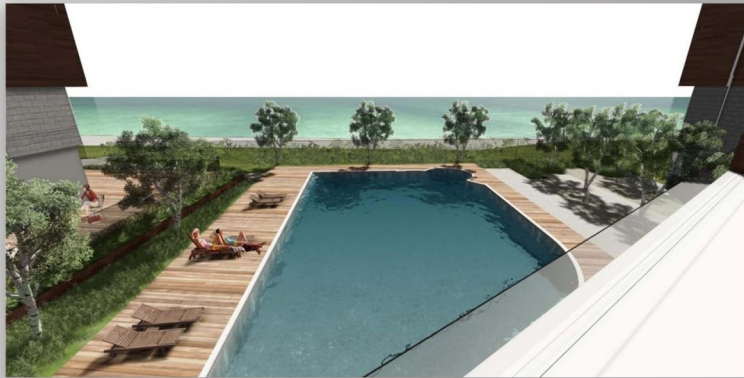

CROWNE PLAZA®
HOTELS & RESORTS

COTELL®

Showcase

Crowne Plaza Florya

Istanbul, Turkey

Crowne Plaza Florya is located in the heart of Istanbul, within 1 mile (2 km) of Istanbul Aquarium, Florya Beach, and Florya Ataturk Marine Mansion.

Menekse Beach and Istanbul Aydın University are also within 3 miles (5 km).

Built in 2015, the brand new Crowne Plaza Istanbul - Florya

features two restaurants, a full-service spa, and an indoor pool. Free WiFi is available in public areas and free self parking is also provided.

Other amenities include a fitness centre, and a bar/lounge.

As well as Cotell telephones the 306 rooms feature sofa beds and coffee makers, plus 24-hour room service and TVs with satellite channels.

The Crowne Plaza Florya selected the Cotell Fuego SmartStation SL corded telephones for their high specification hotel rooms and suites. Finished in classic black matte, with customised faceplates, the phones provide a valuable service function and complement the exemplary style and values of the hotel.

CROWNE PLAZA®
ISTANBUL - FLORYA

Şenlikköy Mah. Yeşilköy Halkalı Cad. No:95,
34290 Florya Bakırköy / İstanbul
T: +90 212 463 0 500 F: +90 212 463 0 525
info@cpistanbulflorya.com
www.crowneplaza.com/istanbulflorya

ŞEHİRİÇ-LOCAL	9 + NUMARA-NUMBER
ŞEHİRİÇ-LOCAL (Asya/Asia)	9 + 0216 + NUMARA-NUMBER
YURTDIŞI-NATIONAL	9 + ALAN-AREA + NUMARA-NUMBER
YURTDIŞI-INTERNATIONAL	9 + 00 + ÜLKE-COUNTRY ALAN-AREA + NO
ODADAN ODAYA-ROOM TO ROOM	ODA NUMARASI-ROOM NUMBER

RESEPSİYON
RECEPTION

UYANDIRMA
WAKE UP

ÇAMAŞIRHANE
LAUNDRY

ODA SERVİSİ
ROOM SERVICE

SPA
FITNESS

SOS
EMERGENCY